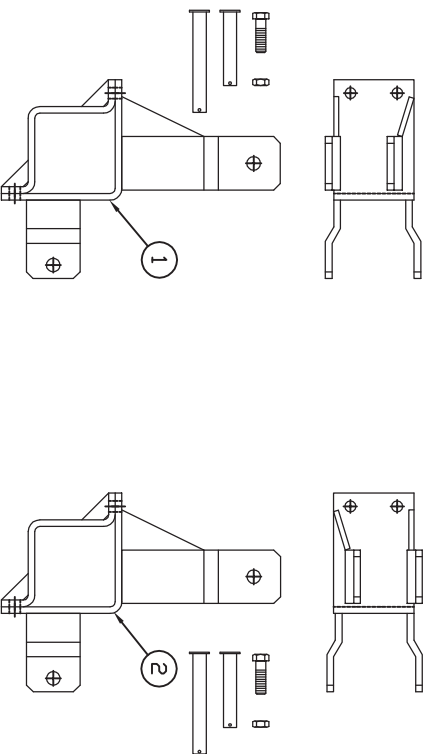

FRONT END HUGGER ASSY

ITEM	QUAN	PART #	NAME
1	1	210441	CLAMP/LEFT
2	1	210442	CLAMP/RIGHT
3	1	210208	CROSS TUBE
4	1	210188	HUGGER ARM/LEFT
5	1	210227	HUGGER ARM/RIGHT
6	1	220002	CYLINDER

MODEL 165-TL

PART NO. 210301